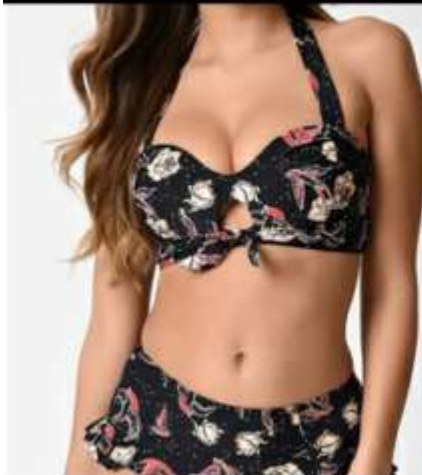

Mad Mod Shop Special Order Swim Collection 2017 | Stop in for fitting + order

Swim sizes XS-4X | All styles are subject to availability | 1 piece $109 2 Piece $119

Style 46